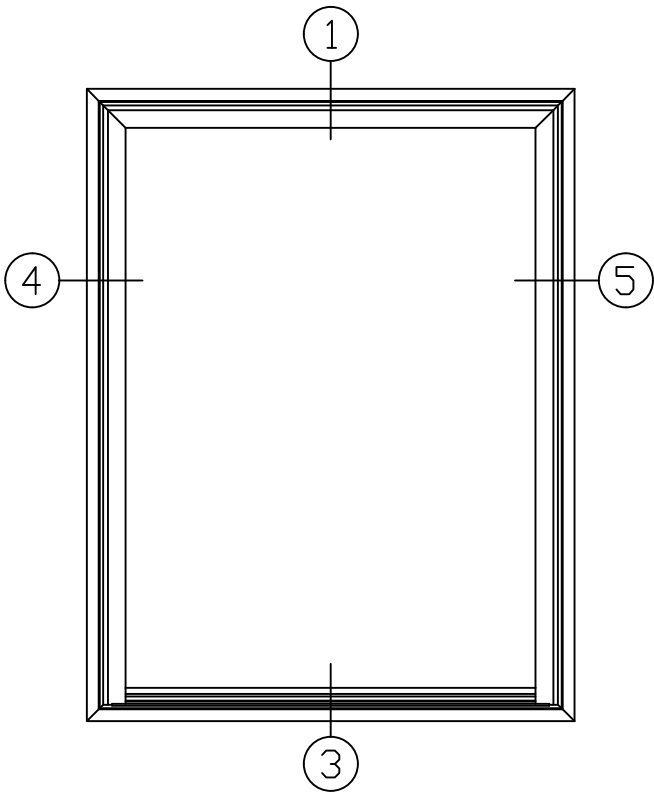

CHARLESTON SERIES PW

STERGIS
WINDOWS & DOORS

CHARLESTON 6100