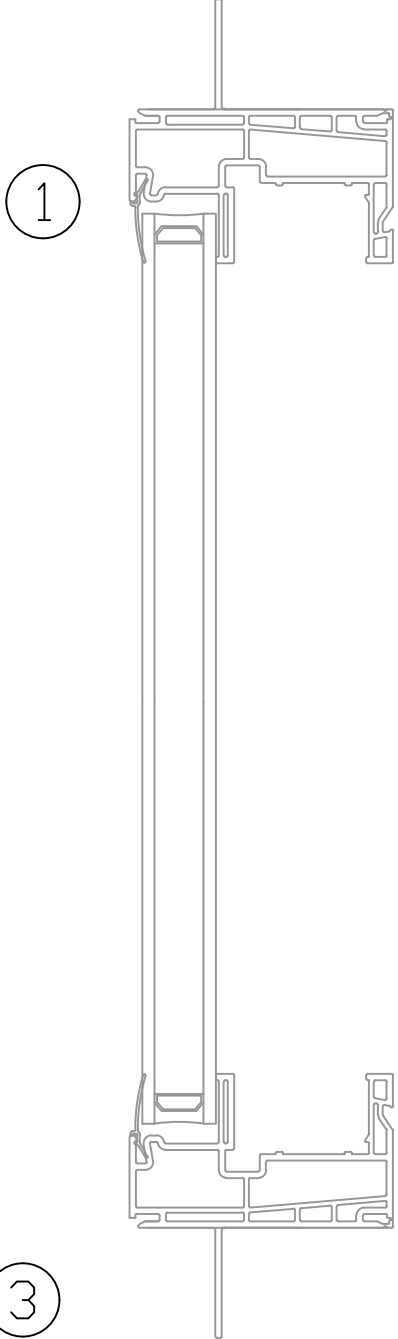

CHARLESTON SERIES PW

STERGIS
WINDOWS & DOORS

CHARLESTON 6100